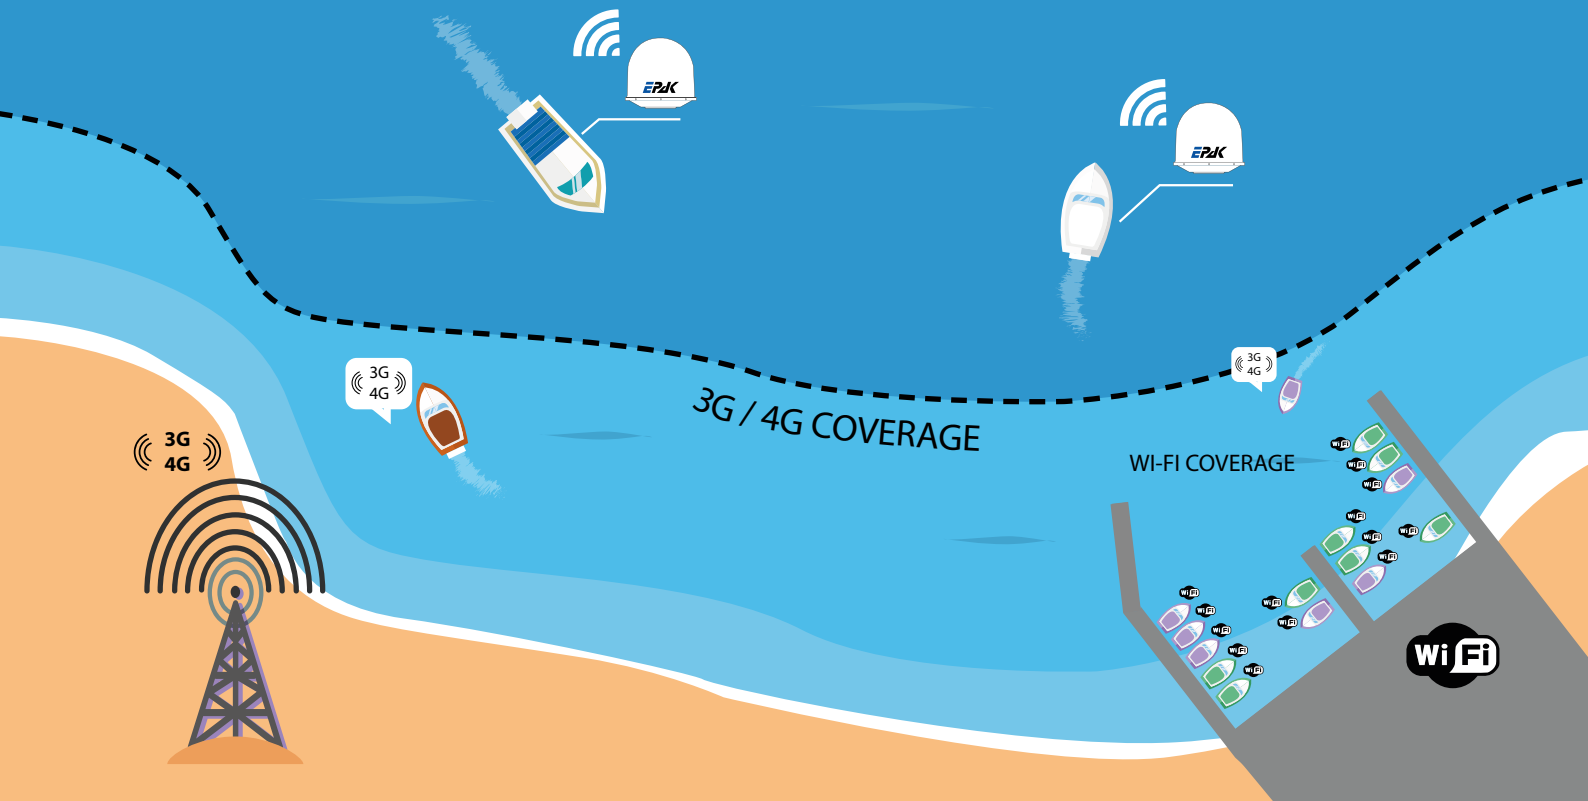

Coastal Internet

Switch from Satellite Internet to 3G/ 4G when approaching the coast

Plug & Play LTE Internet

-  4G / LTE internet modem integrated in antenna control unit
-  2 slots for data SIMs from multiple providers, offering best rates and performance per location
-  Customizable prioritization and fallback settings for automatic handover between satellite connection / 4G
-  Low-cost, high-speed connectivity which can be used up to 20 miles out from shore

Satellite coverage

Connection scheme (only for PRO Series)

Webinterface

Access via webinterface for registration of new SIM cards, prioritization and monitoring availability status.

1 - Enter phone number

2 - Enter pin

3 - Go online

AOA-M4G LTE Multiband Omnidirectional Antenna

LTE Region

Europe
North America
Asia
Australia

South America
Africa
APAC

Max Download Speed

150 Mbps

MaxUpload Speed

50 Mbps

Installation

Cable from ACU to LTE antenna

Coax cable with <18dB cable attenuation for best performance, with 1x SMA- and 1x N-Plug

- up to max 20 m: RG58 LSNH double shielded coax cable, 50 Ohm
- up to max 40 m: LMR240, Low-Loss coax cable with a copper core, 50 Ohm
- up to max 60 m: LMR400 or EcoFlex10