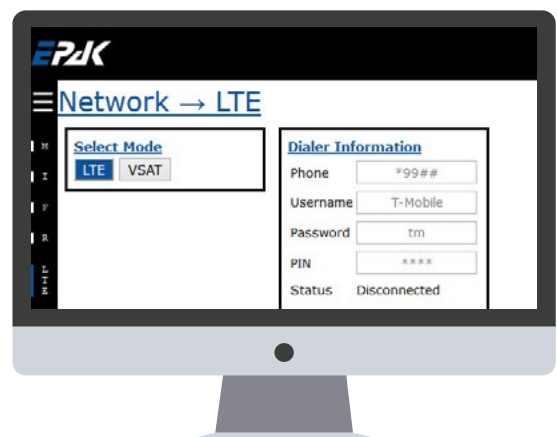

Satellite coverage

Connection scheme (only for PRO Series)

Webinterface

Access via webinterface for registration of new SIM cards, prioritization and monitoring availability status.

1 - Enter phone number