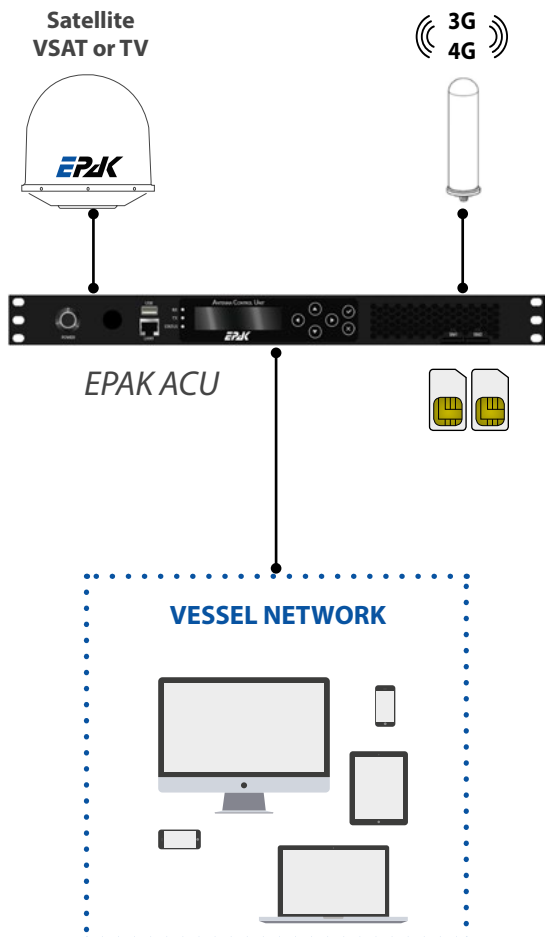

Coastal Internet

Switch from Satellite Internet to 3G/ 4G when approaching the coast

Plug & Play LTE Internet

-  4G / LTE internet modem integrated in antenna control unit
-  2 slots for data SIMs from multiple providers, offering best rates and performance per location
-  Customizable prioritization and fallback settings for automatic handover between satellite connection / 4G
-  Low-cost, high-speed connectivity which can be used up to 20 miles out from shore

Satellite coverage

Connection scheme (only for PRO Series)

Webinterface

Access via webinterface for registration of new SIM cards, prioritization and monitoring availability status.

1 - Enter phone number

MaxUpload Speed

50 Mbps

Installation

Cable from ACU to LTE antenna

Coax cable with <18dB cable attenuation for best performance, with 1x SMA- and 1x N-Plug

- up to max 20 m: RG58 LSNH double shielded coax cable, 50 Ohm
- up to max 40 m: LMR240, Low-Loss coax cable with a copper core, 50 Ohm
- up to max 60 m: LMR400 or EcoFlex10