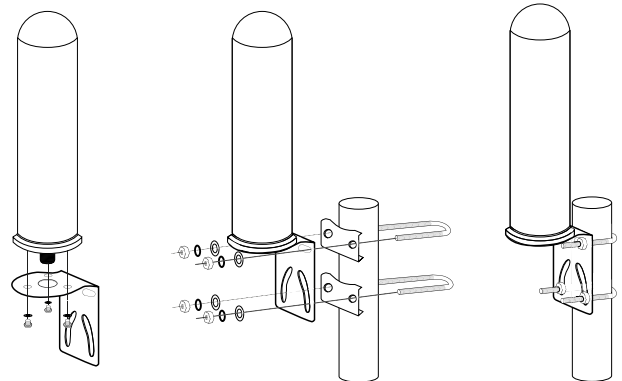

MaxUpload Speed

50 Mbps

Installation

Cable from ACU to LTE antenna

Coax cable with <18dB cable attenuation for best performance, with 1x SMA- and 1x N-Plug

- up to max 20 m: RG58 LSNH double shielded coax cable, 50 Ohm
- up to max 40 m: LMR240, Low-Loss coax cable with a copper core, 50 Ohm
- up to max 60 m: LMR400 or EcoFlex10

Technical data

Antenna weight	1.6 Kg
Antenna dimensions	20 x 6.3 x 6.3 cm
Antenna gain	4-6 dBi
Impedance	50 Ω
Frequency range	698-960 MHz (GSM, UMTS, LTE800) / 1710-2700 MHz (UMTS, LTE1800, LTE2600)
Operating temperature	-40° to 70°