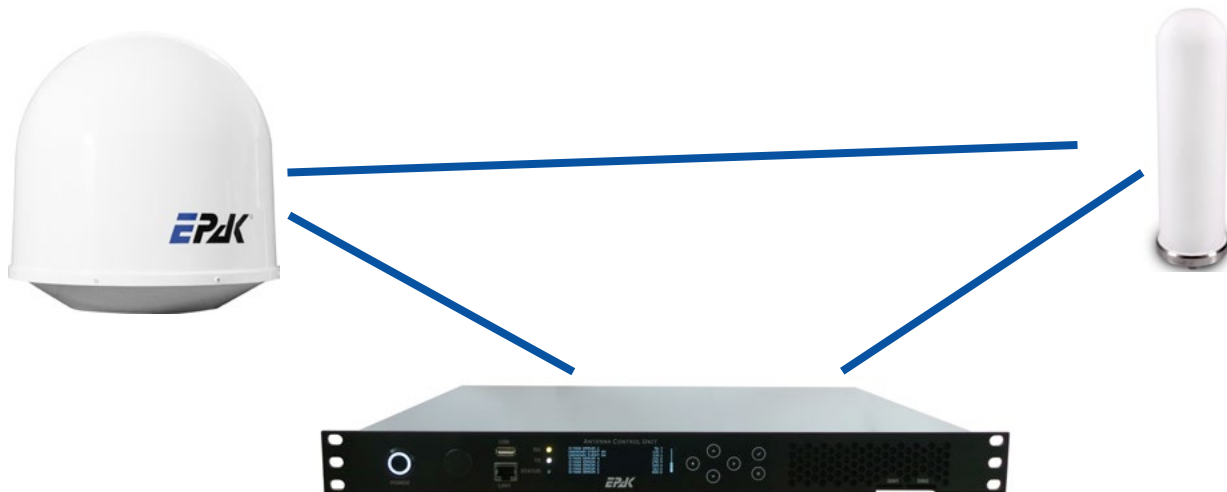

Coastal Internet

Switch from Satellite Internet to 3G/ 4G when approaching the coast

Plug & Play LTE Internet

-  4G / LTE internet modem integrated in antenna control unit
-  2 slots for data SIMs from multiple providers, offering best rates and performance per location
-  Customizable prioritization and fallback settings for automatic handover between satellite connection / 4G
-  Low-cost, high-speed connectivity which can be used up to 20 miles out from shore

Satellite coverage

Connection scheme (only for PRO Series)

Webinterface

Access via webinterface for registration of new SIM cards, prioritization and monitoring availability status.

1 - Enter phone number

MaxUpload Speed

50 Mbps

Installation

Cable from ACU to LTE antenna

Coax cable with <18dB cable attenuation for best performance, with 1x SMA- and 1x N-Plug

- up to max 20 m: RG58 LSNH double shielded coax cable, 50 Ohm
- up to max 40 m: LMR240, Low-Loss coax cable with a copper core, 50 Ohm
- up to max 60 m: LMR400 or EcoFlex10