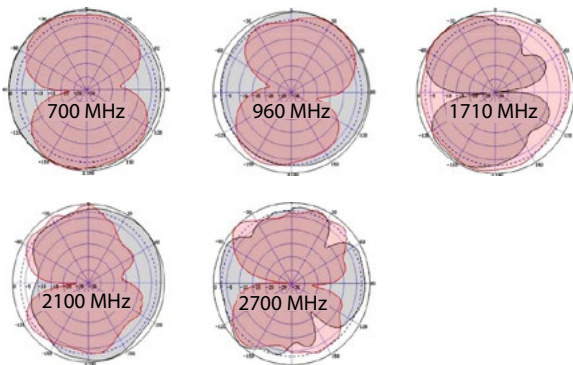

2 - Enter pin

3 - Go online

AOA-M4G LTE Multiband Omnidirectional Antenna

LTE Region

Europe
North America
Asia
Australia

South America
Africa
APAC

Max Download Speed

150 Mbps

MaxUpload Speed

50 Mbps

Installation

Cable from ACU to LTE antenna

Coax cable with <18dB cable attenuation for best performance, with 1x SMA- and 1x N-Plug

- up to max 20 m: RG58 LSNH double shielded coax cable, 50 Ohm
- up to max 40 m: LMR240, Low-Loss coax cable with a copper core, 50 Ohm
- up to max 60 m: LMR400 or EcoFlex10

Technical data

Antenna weight	1.6 Kg
Antenna dimensions	20 x 6.3 x 6.3 cm
Antenna gain	4-6 dBi
Impedance	50 Ω
Frequency range	698-960 MHz (GSM, UMTS, LTE800) / 1710-2700 MHz (UMTS, LTE1800, LTE2600)
Operating temperature	-40° to 70°